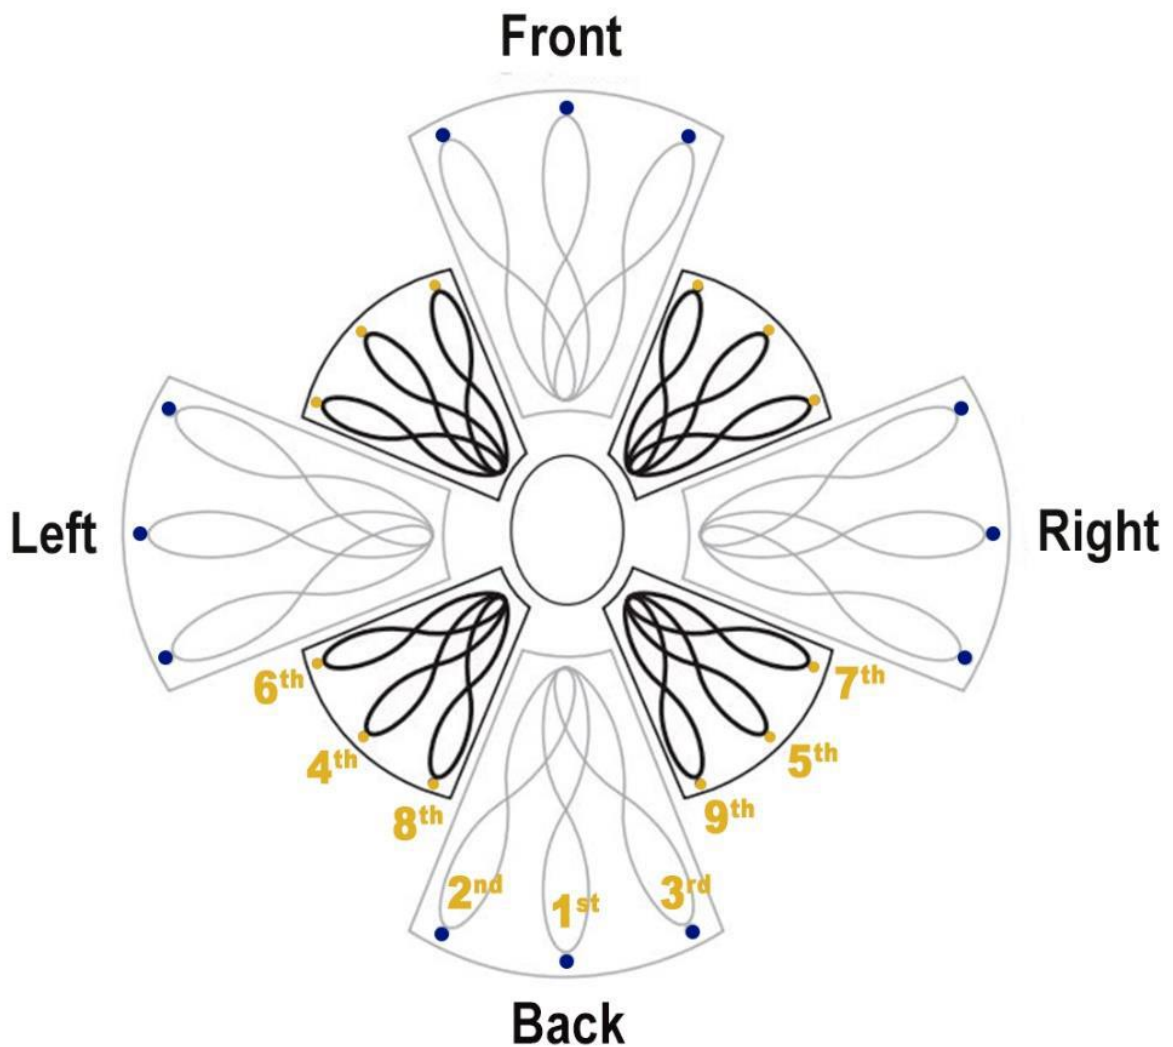

Core Wisdom & Freedom Spirals

Evolving Foundations & Freedom Spirals, Phoenix Style!

FOUNDATION & STABILIZING FIBERS

UCL Overhead

This overhead view shows the Feedback Loops and the dots are where they connect with the Foundation Fibers and the Stabilizing Fibers.