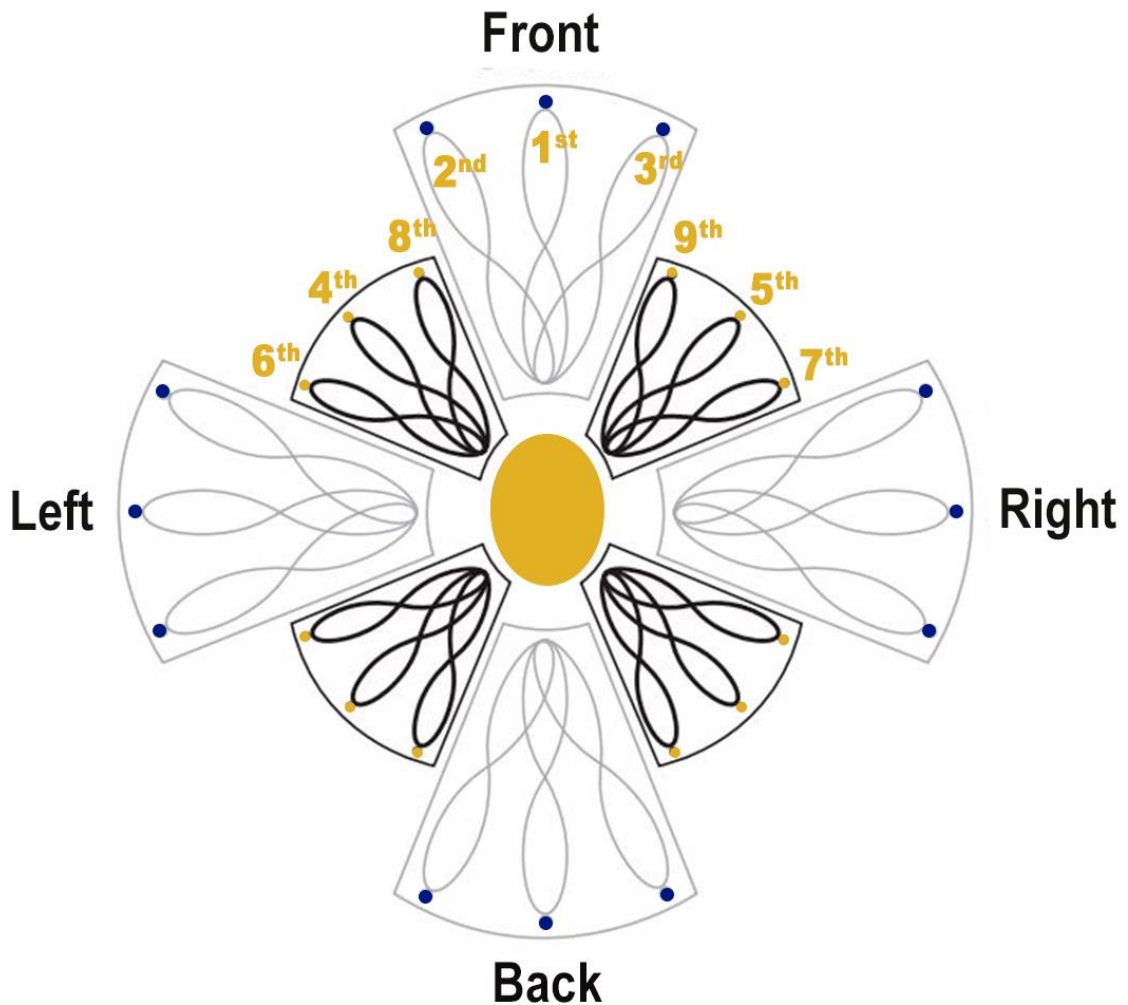

# Core Wisdom & Freedom Spirals

Evolving Potentials & Freedom Spirals, Phoenix Style!

## UCL Overhead

*This overhead view shows the Feedback Loops and the dots are where they connect with the Foundation Fibers and the Stabilizing Fibers.*